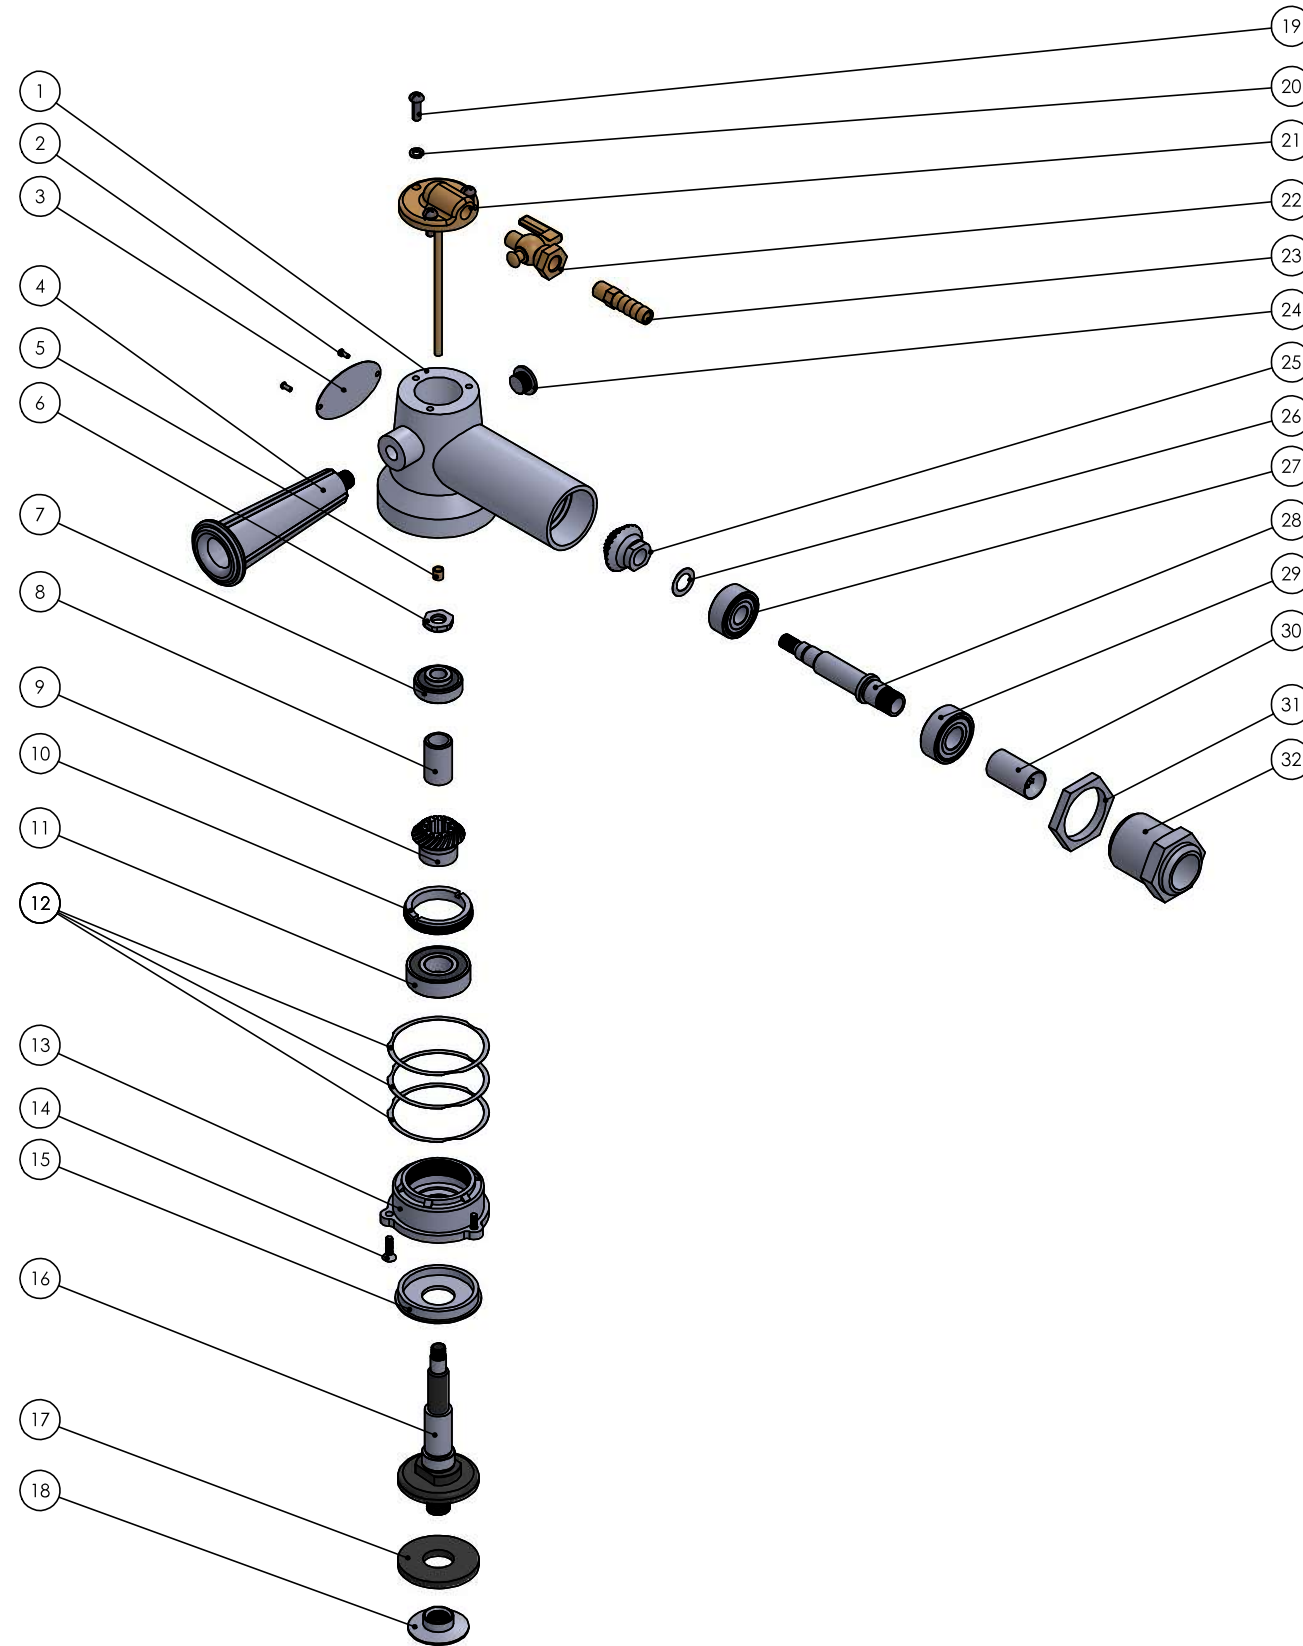

31151B Angle Spindle Parts List (3/4" Thread)

ITEM NO.	PART NUMBER	DESCRIPTION	QTY.
1	031159	ANGLE SPINDLE HOUSING,NEW STYLE	1
2	103508	SCREW, DRIVE NO.2	2
3	9009141B	NAMEPLATE	1
4	015339B	HANDLE	1
5	056951	BUSHING	1
6	005327	BEARING NUT	1
7	020306	BEARING, BALL	1
8	030804	SPACER	1
9	030807	GEAR	1
10	002449A	LOCKNUT	1
11	021153	BEARING, BALL, SEAL, DBL	1
12	015519	SHIM - STEEL .005	3
13	015196	PLATE, BEARING	1
14	100877	10-32 X 5/8 FLAT HD MACHINE SCREW	3
15	015198A	FLINGER	1
16	031156	DISC SHAFT ASSY	1
17	057720	RUBBER WASHER	1
18	003001	SCREW CLAMP	1
19	AH 030	#10-32 X 5/8 LG FILISTER HEAD	3
20	T1032	#10 MEDIUM LOCKWASHER	3
21	AHM 003	WATER PIPE ASSY	1
22	019853-VALVE	WATER VALVE ONLY FOR REM. ANGLE HD.	1
23	019853-BARB	BARB ONLY,REM. ANGLE HD. WATER VALV	1
24	019513	OIL PLUG	1
25	030806	GEAR	1
26	019583	.015 SHIM	1
27	020611	BEARING, BALL,SEAL,SHIELD	1
28	031167	SHAFT, PINION	1
29	020626	BEARING, BALL, SEAL	1
30	028685A	DRIVE NUT, 4-SPLINE	1
31	008676	LOCK RING	1
32	001789	COUPLING, SPINDLE	1